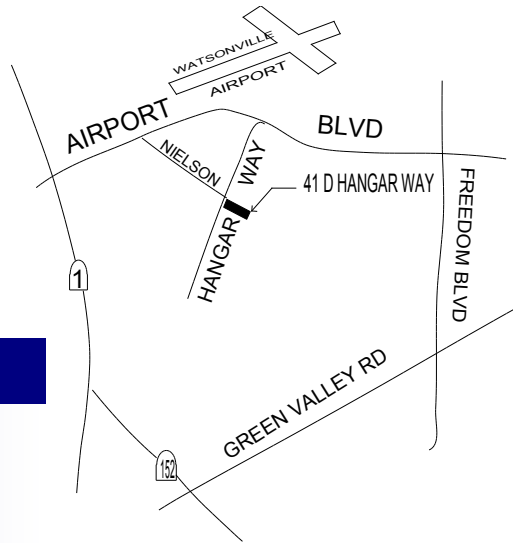

**WATSONVILLE
BLUEPRINT**

41 D Hangar Way
Watsonville, CA 95076
Phone: 831-728-7717
Fax: 831-728-5003
E-mail: plot@wbprints.com

TABLE OF CONTENTS

Location Map	Pg 2
Architectural / Engineering Copies	Pg 4
Small Format Copies	Pg 5
Binding / Laminating	Pg 5
Scanning	Pg6
On line Planroom	Pg 6
Black & White Plotting	Pg 7
Color Plotting	Pg 7

PLOTTING

BLACK AND WHITE PLOTTING

FOR PLOT FILES

Bond	$0.50 sf
Translucent Bond	$1.25 sf
Black ink on Vellum	$1.50 sf
Erasable Vellum	$1.80 sf
Mylar	$15.00lf

(SF) SQ. FT. / (LF) LINEAR FEET

Add $1.00 per Square Foot for Drawing Files.

(CUSTOMERS MUST PROVIDE ANY UNUSUAL FONTS AND SYMBOLS IF YOU SEND DWG FILES)

Sending Files:

E-Mail plot@wbprints.com

or Visit our website & use our easy upload files @
www.wbprints.com

COLOR PLOTTING

Color ink on Paper
Starts at $2.50 S.F.